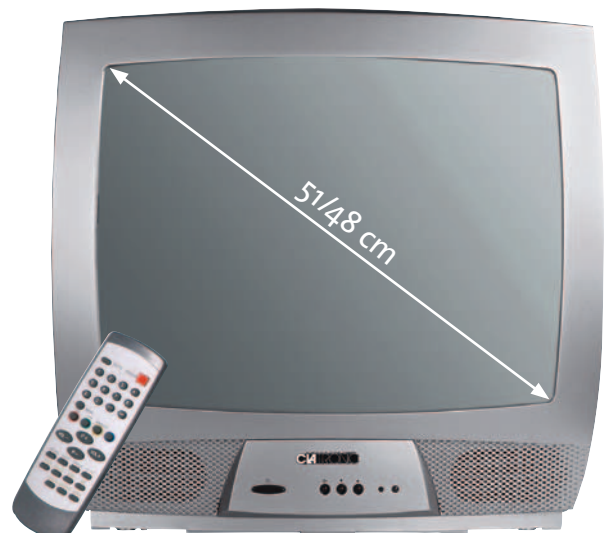

DVB-T Receiver DVBT 644

- Funktionen/Ausstattung: • Stereo • AC3 • 4:3 und 16:9 Formaterkennung • Zum Empfang aller terrestrischgesendeten digitalen Fernsehprogramme • Komfortable Menüführung überBildschirm (OSD) • 12 Menüsprachen (Deutsch, Englisch,Französisch, Italienisch, Russisch,Spanisch, Türkisch, Arabisch,Holländisch, Persisch, Griechisch,Portugiesisch) • Integrierter Videotext-Decoder • Speicherplatz für 2000 TV- undRundfunksender • EPG (Electronic Program Guide) • Separate TV/Radio- und Favoriten-Liste • Automatische und manuelleSendersuchfunktion • Qualitätsanzeige des Empfangssignals • 3 Spiele über OSD Menü aufrufbar • Lautstärkeregelung und Stummschaltung • Kindersicherung • Softwareupdate über PC • Timer, automatische Ein-/Ausschaltung(einmal, wöchentlich) • Einfache Timerprogrammierung überEPG • Allgemein: • Set-Top-Box (DVB-T-Receiver) für dasterrestrische Digital-Fernsehen • Vollfunktions-Infrarot-Fernbedienung • LED-Display 4-stellig • PAL, NTSC • MPEG-2 DVB kompatibel • MP Layer I und II, CD-Qualität Audio-Sound • Netzschalter • Anschlüsse: • 2 Scartausgänge • Video out (Chinch, RCA) • Stereo Audio out (Chinch, RCA) • AC3 Digitaler 5,1 Ausgang S/P DIF(Chinch, RCA) • PC-Anschluss (RS 232 C, D-Sub 9-polig) • Lieferumfang: • DVB-T-Receiver • Fernbedienung inkl. Batterien • Netzanschlusskabel • Scartkabel 80 cm • Bedienungsanleitung